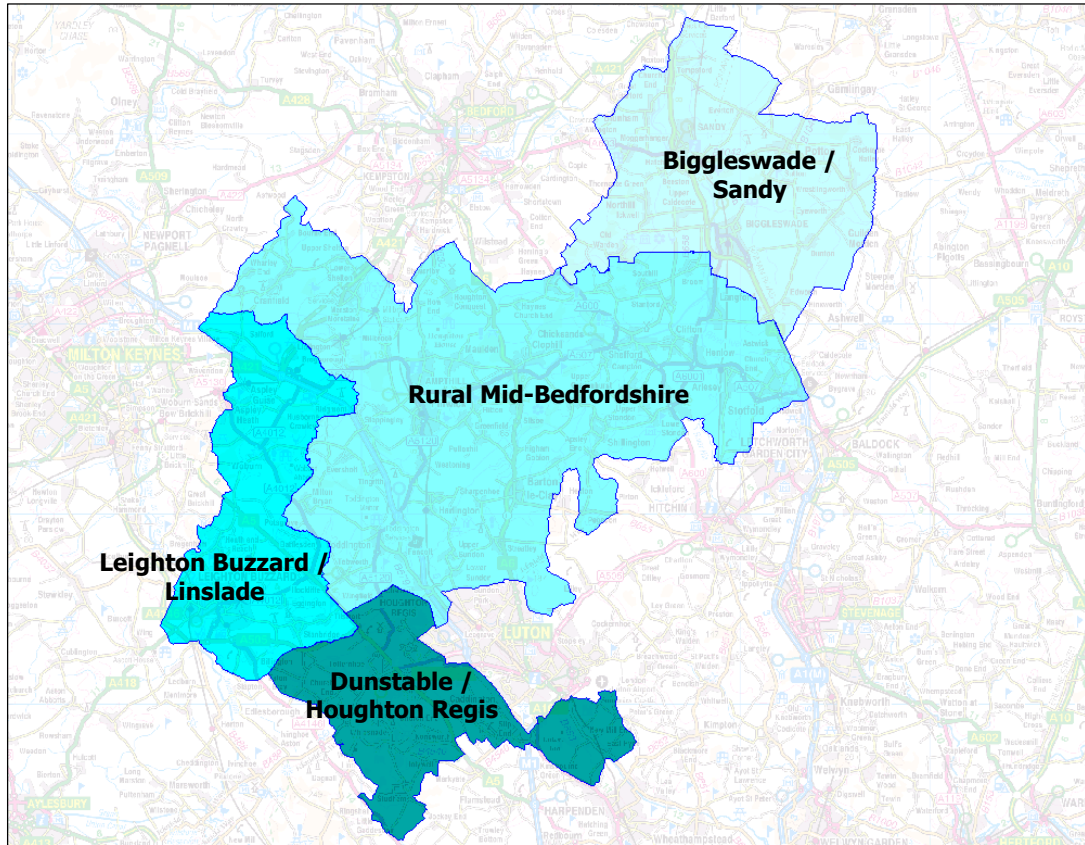

Area 3 – Biggleswade and Sandy

Area 4 – Rural Mid-Bedfordshire (Amphill, Flitwick, Cranfield, Stotfold & Shefford)

Biggleswade / Sandy	
Nursery The Lawns	
Lower/Primary	
Everton (c); Potton (c); Wrestlingworth (CE VC)	Caldecote (CE VC); Dunton CE VC; Lawnside (c)
Laburnum (c); Maple Tree (c); Robert Peel (c); St Swithun's (CE VC)	Southlands (c); St Andrew's (CE VC)
Moggerhanger (f)	
Voluntary Aided (VA) School's operating outside of standard catchments: John Donne (CE VA); Northill (CE VA); Sutton (CE VA)	
Middle (deemed Secondary)	
Burgoyne (c)	Edward Peake (CE VC)
Sandye Place (c)	Holmemead (c)
<i>Alban (Beds Borough)</i>	
Upper	
Sandy (c)	Stratton (c)
Special Ivel Valley (c)	
Total: Nursery 1, Lower/Primary 16, Middle (deemed Sec) 4, Upper 2, Special 1 - total 24	
(c) Community School; CE/RC VA - Voluntary Aided; CE/RC VC - Voluntary Controlled; f - Foundation; t - trust * Academy (non LA maintained)	

Rural Mid-Bedfordshire			
Nursery Arlesey			
Lower/Primary			
Greenfield (CE VC); Pulloxford (c); Ramsey Manor (c); Silsoe (CE VC); Sundon (t); Westoning (t)	Maulden (c); The Firs (c); Russell (c)	Cranfield (CE VC)	Farfield Park (c); Gothic Mede (t); Roecroft (c); St Mary's (Stotfold) (CE VC)
Chalton (c); Eversholt (c); Harlington (c); Toddington St George (c)	Flitwick (c); Kingsmoor (c); Templefield (c)	Church End (c); Houghton Conquest (c); Shelton (c); Thomas Johnson (c)	Derwent (t); Langford (t); Raynsford (CE VC)
Campton (c); Gravenhurst (c); Haynes (c); Shefford (c); Shillington (c); Southill (c); Stondon (c)			
Voluntary Aided (VA) School's operating outside of standard catchments: All Saints (CE VA); Meppershall (CE VA); St Mary's (Claphill) (CE VA)			
Middle (deemed Secondary)			
Arnold (t)	Alameda (c)	<i>Marston Vale (Beds Borough)</i>	Etonbury (t)
Parkfields (t)	Woodland (c)		Henlow (CE VC)
Robert Bloomfield (t)			
Voluntary Aided (VA) School's operating outside of standard catchments: Holywell (CE VA)			
Upper			
Harlington (t)	Redborne (c)	<i>Wootton (Beds Borough)</i>	Samuel Whitbread (t)
Total: Nursery 1, Lower/Primary 38, Middle (deemed Sec) 8, Upper 3 - total 50			
(c) Community School; CE/RC VA - Voluntary Aided; CE/RC VC - Voluntary Controlled; f - Foundation; t - Trust * Academy (non LA maintained)