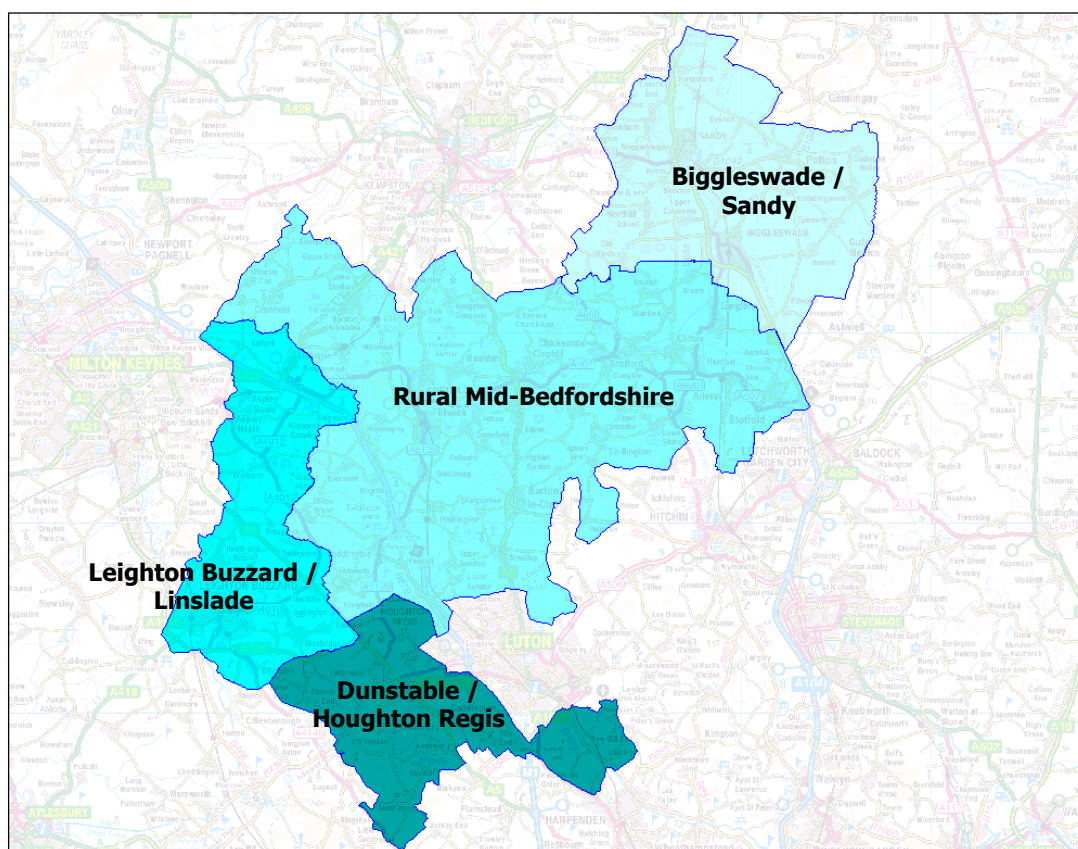

Appendix A

Central Bedfordshire Educational Review Areas

Area 1 – Dunstable and Houghton Regis

Dunstable / Houghton Regis		
Nursery		
Westfield, Willow		
Lower/Primary		
Beecoft (c); Eaton Bray (c); Lancot (c); Totternhoe (c)	Caddington Village (c); Slip End (c)	St Christopher's (c); Hadrian (c)
Hawthorn Park (c); Houghton Regis (c); Tithe Farm (c); Thornhill (c)	Downside (c); Kensworth (CE VC); Studham (CE VC)	Ardley Hill (c); Dunstable Icknield (c); <i>Lark Rise*</i> ; Watling (c)
Voluntary Aided (VA) School's operating outside of standard catchments:		
Ashton St Peter's (CE VA); St Mary's (Cadd) (RC VA); St Vincent's (RC VA) Thomas Whitehead (CE VA)		
Middle (deemed Secondary)		
Brewers Hill (c)	Streetfield (c)	Mill Vale (c)
Kings Houghton (c)		Priory (c)
Voluntary Aided (VA) School's operating outside of standard catchments:		
Ashton (CE VA)		
Upper		
<i>All Saints Academy*</i>	Manshead (CE VA)	Queensbury (f)
Special		
Glenwood (c); Hillcrest (c); Weatherfield (c)		
Total: Nursery 2, Lower/Primary 23, Middle (deemed Sec) 6, Upper 3, Special 3 - total 37		
(c) Community School; CE/RC VA - Voluntary Aided; CE/RC VC - Voluntary Controlled; f - Foundation; t - trust		
* Academy (non LA maintained)		